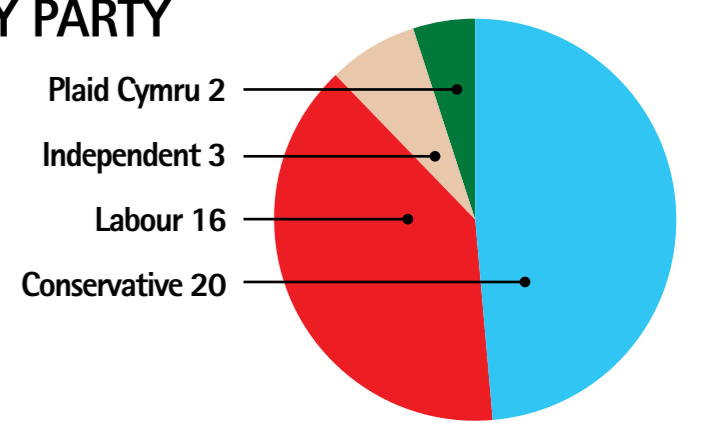

POLITICAL CHANGE SINCE 2012

NORTHUMBRIA
VERA BAIRD (LAB)
First elected 2012. Solicitor-general 2007-10, former MP for Redcar. www.northumbria-pcc.gov.uk 0191 221 9800 enquiries@northumbria-pcc.gov.uk

SOUTH YORKSHIRE
ALAN BILLINGS (LAB)
First elected 2014 by-election. Former Anglican priest and deputy leader, Sheffield City Council. www.southyorkshire-pcc.gov.uk 0114 296 4150 info@southyorkshire-pcc.gov.uk